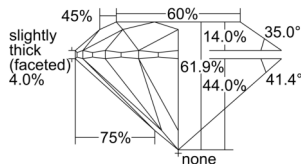

GIA®

FACSIMILE

GIA REPORT 6502204290

Verify this report at GIA.edu

GIA NATURAL DIAMOND DOSSIER®

August 14, 2024
GIA Report Number 6502204290
Shape and Cutting Style ..... Round Brilliant
Measurements ..... 5.29 - 5.31 x 3.28 mm

GRADING RESULTS

Carat Weight ..... 0.57 carat
Color Grade ..... G
Clarity Grade VS1
Cut Grade ..... Excellent

ADDITIONAL GRADING INFORMATION

Polish ..... Excellent
Symmetry ..... Excellent
Fluorescence ..... None
Clarity Characteristics..... Crystal, Needle, Pinpoint, Cloud
Inspection(s): GIA 6502204290

PROPORTIONS

Profile to actual proportions