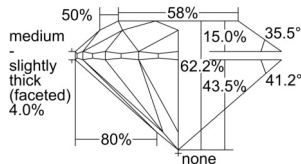

GIA®

FACSIMILE

GIA REPORT 6502207583

Verify this report at GIA.edu

GIA NATURAL DIAMOND DOSSIER®

August 20, 2024
GIA Report Number 6502207583
Shape and Cutting Style ..... Round Brilliant
Measurements ..... 5.74 - 5.77 x 3.58 mm

GRADING RESULTS

Carat Weight ..... 0.73 carat
Color Grade ..... E
Clarity Grade VS2
Cut Grade ..... Excellent

ADDITIONAL GRADING INFORMATION

Polish ..... Excellent
Symmetry ..... Excellent
Fluorescence ..... Medium Blue
Clarity Characteristics ..... Cloud, Crystal
Inscription(s): GIA 6502207583

PROPORTIONS

Profile to actual proportions

GRADING SCALES

GIA COLOR SCALE	GIA CLARITY SCALE	GIA CUT SCALE	
D	FLAWLESS	EXCELLENT	
E	INTERNALLY FLAWLESS		
F		VVS₁	VERY GOOD
G	VVS₂		
H	VS₁	GOOD	
I	VS₂		
J	SI₁	FAIR	
K	SI₂		
L	I₁	POOR	
M	I₂		
N	I₃		
O			
P			
Q			
R			
S			
T			
U			
V			
W			
X			
Y			
Z