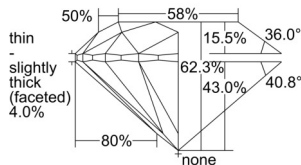

GIA®

FACSIMILE

GIA REPORT 6502208242

Verify this report at GIA.edu

GIA NATURAL DIAMOND DOSSIER®

August 16, 2024
GIA Report Number 6502208242
Shape and Cutting Style ..... Round Brilliant
Measurements ..... 4.25 - 4.27 x 2.65 mm

GRADING RESULTS

Carat Weight ..... 0.30 carat
Color Grade ..... F
Clarity Grade VS1
Cut Grade ..... Excellent

ADDITIONAL GRADING INFORMATION

Polish ..... Excellent
Symmetry ..... Excellent
Fluorescence ..... None
Clarity Characteristics ..... Cavity, Feather
Inscription(s): GIA 6502208242

PROPORTIONS

Profile to actual proportions