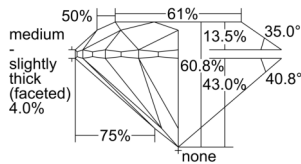

GIA®

FACSIMILE

GIA REPORT 6502210114

Verify this report at GIA.edu

GIA NATURAL DIAMOND DOSSIER®

August 20, 2024
GIA Report Number 6502210114
Shape and Cutting Style ..... Round Brilliant
Measurements ..... 4.70 - 4.73 x 2.87 mm

GRADING RESULTS

Carat Weight ..... 0.40 carat
Color Grade ..... G
Clarity Grade S11
Cut Grade ..... Excellent

ADDITIONAL GRADING INFORMATION

Polish ..... Excellent
Symmetry ..... Excellent
Fluorescence ..... None
Clarity Characteristics ..... Cloud
Inscription(s): GIA 6502210114

PROPORTIONS

Profile to actual proportions

GRADING SCALES

GIA COLOR SCALE	GIA CLARITY SCALE	GIA CUT SCALE
D	FLAWLESS	EXCELLENT
E	FLAWLESS	
F	INTERNALLY FLAWLESS	VERY GOOD
G	FLAWLESS	
H	VVS₁	GOOD
I	VVS₂	
J	VS₁	FAIR
K	VS₂	
L	S1₁	POOR
M	S1₂	
N	I₁	
O	I₂	
P	I₃	
Q		
R		
S		
T		
U		
V		
W		
X		
Y		
Z