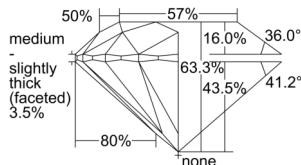

GIA®

FACSIMILE

GIA REPORT 6502210482

Verify this report at GIA.edu

GIA NATURAL DIAMOND DOSSIER®

August 19, 2024
GIA Report Number 6502210482
Shape and Cutting Style ..... Round Brilliant
Measurements ..... 5.87 - 5.91 x 3.73 mm

GRADING RESULTS

Carat Weight ..... 0.80 carat
Color Grade ..... F
Clarity Grade S11
Cut Grade ..... Excellent

ADDITIONAL GRADING INFORMATION

Polish ..... Excellent
Symmetry ..... Excellent
Fluorescence ..... None
Clarity Characteristics..... Cloud, Feather, Crystal
Inscription(s): GIA 6502210482

PROPORTIONS

Profile to actual proportions

GRADING SCALES

GIA COLOR SCALE

COLORLESS	D
	E
	F
	G
	H
	I
	J
NEAR COLORLESS	K
	L
Faint	M
	N
	O
	P
Very Light	Q
	R
	S
	T
	U
	V
Light	W
	X
	Y
	Z

GIA CLARITY SCALE

FLAWLESS	VERY VERY SLIGHTLY INCLUDED	VVS₁	
			VVS₂
INTERNALLY FLAWLESS	VERY SLIGHTLY INCLUDED	VS₁	
		VS₂	
SLIGHTLY INCLUDED	INCLUDED	SI₁	
		SI₂	
I₁	I₂	I₃	

GIA CUT SCALE

EXCELLENT	VERY GOOD	GOOD	FAIR	POOR