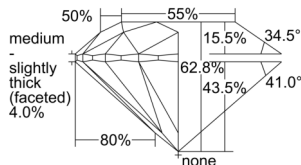

GIA®

FACSIMILE

GIA REPORT 6502210825

Verify this report at GIA.edu

GIA NATURAL DIAMOND DOSSIER®

August 20, 2024
GIA Report Number 6502210825
Shape and Cutting Style ..... Round Brilliant
Measurements ..... 5.18 - 5.21 x 3.27 mm

GRADING RESULTS

Carat Weight ..... 0.54 carat
Color Grade ..... G
Clarity Grade S11
Cut Grade ..... Excellent

ADDITIONAL GRADING INFORMATION

Polish ..... Excellent
Symmetry ..... Excellent
Fluorescence ..... None
Clarity Characteristics ..... Crystal
Inscription(s): GIA 6502210825

PROPORTIONS

Profile to actual proportions

GRADING SCALES

GIA COLOR SCALE	GIA CLARITY SCALE	GIA CUT SCALE	
D	FLAWLESS	EXCELLENT	
E	INTERNALLY FLAWLESS		
F		VVS₁	VERY GOOD
G	VVS₂		
H	VS₁	GOOD	
I	VS₂		
J	S1₁	FAIR	
K	S1₂		
L	I₁	POOR	
M	I₂		
N	I₃		
O			
P			
Q			
R			
S			
T			
U			
V			
W			
X			
Y			
Z