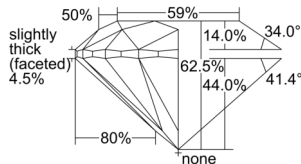

GIA®

FACSIMILE

GIA NATURAL DIAMOND DOSSIER®

August 20, 2024
GIA Report Number 6502211726
Shape and Cutting Style ..... Round Brilliant
Measurements ..... 5.02 - 5.07 x 3.15 mm

GRADING RESULTS

Carat Weight ..... 0.50 carat
Color Grade ..... H
Clarity Grade VS1
Cut Grade ..... Excellent

ADDITIONAL GRADING INFORMATION

Polish ..... Excellent
Symmetry ..... Very Good
Fluorescence ..... None
Clarity Characteristics ..... Cloud
Inscription(s): GIA 6502211726

GIA REPORT 6502211726

Verify this report at GIA.edu

PROPORTIONS

GRADING SCALES

GIA COLOR SCALE	GIA CLARITY SCALE	GIA CUT SCALE	
D	FLAWLESS	EXCELLENT	
E	INTERNALLY FLAWLESS		
F		VVS₁	VERY GOOD
G	VVS₂		
H	VS₁	GOOD	
I	VS₂		
J	SI₁	FAIR	
K	SI₂		
L	I₁	POOR	
M	I₂		
N	I₃		
O			
P			
Q			
R			
S			
T			
U			
V			
W			
X			
Y			
Z