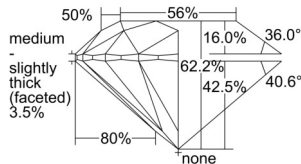

GIA®

FACSIMILE

GIA REPORT 6502214211

Verify this report at GIA.edu

GIA NATURAL DIAMOND DOSSIER®

August 19, 2024
GIA Report Number 6502214211
Shape and Cutting Style ..... Round Brilliant
Measurements ..... 4.57 - 4.58 x 2.85 mm

GRADING RESULTS

Carat Weight ..... 0.36 carat
Color Grade ..... D
Clarity Grade S11
Cut Grade ..... Excellent

ADDITIONAL GRADING INFORMATION

Polish ..... Excellent
Symmetry ..... Excellent
Fluorescence ..... Medium Blue
Clarity Characteristics ..... Crystal, Feather
Inscription(s): GIA 6502214211

PROPORTIONS

Profile to actual proportions

GRADING SCALES

GIA COLOR SCALE	GIA CLARITY SCALE	GIA CUT SCALE
D	FLAWLESS	EXCELLENT
E	INTERNALLY FLAWLESS	
F	VVS₁	VERY GOOD
G		
H	VS₁	GOOD
I		
J	VS₂	FAIR
K		
L	SI₁	POOR
M		
N	I₁	
O		
P	I₂	
Q		
R	I₃	
S		
T		
U		
V		
W		
X		
Y		
Z