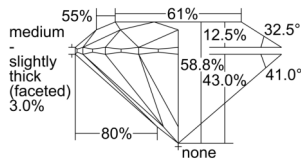

GIA®

FACSIMILE

GIA REPORT 6502214709

Verify this report at GIA.edu

GIA NATURAL DIAMOND DOSSIER®

September 12, 2024
GIA Report Number 6502214709
Shape and Cutting Style ..... Round Brilliant
Measurements ..... 5.18 - 5.20 x 3.05 mm

GRADING RESULTS

Carat Weight ..... 0.50 carat
Color Grade ..... D
Clarity Grade S11
Cut Grade ..... Excellent

ADDITIONAL GRADING INFORMATION

Polish ..... Excellent
Symmetry ..... Excellent
Fluorescence ..... Medium Blue
Clarity Characteristics..... Cloud, Feather
Inscription(s): GIA 6502214709

PROPORTIONS

Profile to actual proportions

GRADING SCALES

GIA COLOR SCALE	GIA CLARITY SCALE	GIA CUT SCALE
COLOURLESS	FLAWLESS	EXCELLENT
D	INTERNALLY FLAWLESS	
E	VVS₁	VERY GOOD
F		
G	VVS₂	
H	VS₁	GOOD
I		
J	VS₂	
K	SI₁	FAIR
L		
M	SI₂	
N	I₁	POOR
O		
P	I₂	
Q	I₃	
R		
S		
T		
U		
V		
W		
X		
Y		
Z