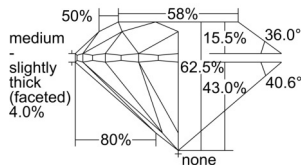

GIA®

FACSIMILE

GIA REPORT 6502215443

Verify this report at GIA.edu

GIA NATURAL DIAMOND DOSSIER®

August 16, 2024
GIA Report Number 6502215443
Shape and Cutting Style ..... Round Brilliant
Measurements ..... 4.21 - 4.27 x 2.65 mm

GRADING RESULTS

Carat Weight ..... 0.30 carat
Color Grade ..... F
Clarity Grade VVS1
Cut Grade ..... Excellent

ADDITIONAL GRADING INFORMATION

Polish ..... Excellent
Symmetry ..... Very Good
Fluorescence ..... None
Clarity Characteristics..... Pinpoint, Cloud, Feather
Inscription(s): GIA 6502215443

PROPORTIONS

Profile to actual proportions

GRADING SCALES

GIA COLOR SCALE	GIA CLARITY SCALE	GIA CUT SCALE	
D	FLAWLESS	EXCELLENT	
E	INTERNALLY FLAWLESS		
F		VVS₁	VERY GOOD
G	VVS₂		
H	VS₁	GOOD	
I	VS₂		
J	SI₁	FAIR	
K	SI₂		
L	I₁	POOR	
M	I₂		
N	I₃		
O			
P			
Q			
R			
S			
T			
U			
V			
W			
X			
Y			
Z