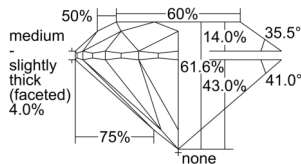

GIA®

FACSIMILE

GIA REPORT 6502215763

Verify this report at GIA.edu

GIA NATURAL DIAMOND DOSSIER®

August 20, 2024
GIA Report Number 6502215763
Shape and Cutting Style ..... Round Brilliant
Measurements ..... 4.77 - 4.81 x 2.95 mm

GRADING RESULTS

Carat Weight ..... 0.42 carat
Color Grade ..... H
Clarity Grade VS1
Cut Grade ..... Excellent

ADDITIONAL GRADING INFORMATION

Polish ..... Excellent
Symmetry ..... Excellent
Fluorescence ..... None
Clarity Characteristics..... Cloud, Crystal, Pinpoint
Inspection(s): GIA 6502215763

PROPORTIONS

Profile to actual proportions

GRADING SCALES

GIA COLOR SCALE	GIA CLARITY SCALE	GIA CUT SCALE	
D	FLAWLESS	EXCELLENT	
E	INTERNALLY FLAWLESS		
F		VVS₁	VERY GOOD
G	VVS₂		
H	VS₁	GOOD	
I	VS₂		
J	SI₁	FAIR	
K	SI₂		
L	I₁	POOR	
M			
N			
O	I₂		
P			
Q			
R	I₃		
S			
T			
U			
V			
W			
X			
Y			
Z