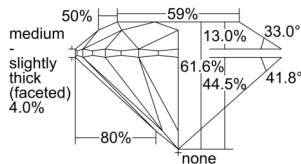

GIA®

FACSIMILE

GIA REPORT 6502216411

Verify this report at GIA.edu

GIA NATURAL DIAMOND DOSSIER®

August 19, 2024
GIA Report Number 6502216411
Shape and Cutting Style ..... Round Brilliant
Measurements ..... 5.70 - 5.73 x 3.52 mm

GRADING RESULTS

Carat Weight ..... 0.70 carat
Color Grade ..... F
Clarity Grade VS1
Cut Grade ..... Excellent

ADDITIONAL GRADING INFORMATION

Polish ..... Excellent
Symmetry ..... Excellent
Fluorescence ..... None
Clarity Characteristics ..... Cloud, Feather
Inscription(s): GIA 6502216411

PROPORTIONS

Profile to actual proportions

GRADING SCALES

GIA COLOR SCALE	GIA CLARITY SCALE	GIA CUT SCALE	
D	FLAWLESS	EXCELLENT	
E	INTERNALLY FLAWLESS		
F		VVS₁	VERY GOOD
G	VVS₂		
H	VS₁	GOOD	
I	VS₂		
J	SI₁	FAIR	
K	SI₂		
L	I₁	POOR	
M			
N			
O	I₂		
P			
Q			
R	I₃		
S			
T			
U			
V			
W			
X			
Y			
Z