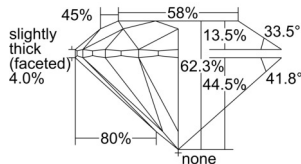

GIA®

FACSIMILE

GIA REPORT 6502216544

Verify this report at GIA.edu

GIA NATURAL DIAMOND DOSSIER®

August 20, 2024
GIA Report Number 6502216544
Shape and Cutting Style ..... Round Brilliant
Measurements ..... 5.07 - 5.10 x 3.17 mm

GRADING RESULTS

Carat Weight ..... 0.50 carat
Color Grade ..... F
Clarity Grade VVS1
Cut Grade ..... Excellent

ADDITIONAL GRADING INFORMATION

Polish ..... Excellent
Symmetry ..... Excellent
Fluorescence ..... None
Clarity Characteristics..... Cloud, Pinpoint, Feather
Inspection(s): GIA 6502216544

PROPORTIONS

Profile to actual proportions

GRADING SCALES

GIA COLOR SCALE	GIA CLARITY SCALE	GIA CUT SCALE	
D	FLAWLESS	EXCELLENT	
E	INTERNALLY FLAWLESS		
F		VVS₁	VERY GOOD
G	VVS₂		
H	VS₁	GOOD	
I	VS₂		
J	SI₁	FAIR	
K	SI₂		
L	I₁	POOR	
M			
N			
O	I₂		
P			
Q			
R	I₃		
S			
T			
U			
V			
W			
X			
Y			
Z