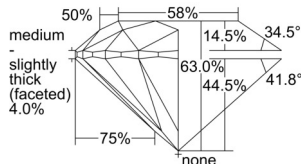

GIA®

FACSIMILE

GIA REPORT 6502218295

Verify this report at GIA.edu

GIA NATURAL DIAMOND DOSSIER®

August 20, 2024
GIA Report Number 6502218295
Shape and Cutting Style ..... Round Brilliant
Measurements ..... 4.68 - 4.72 x 2.96 mm

GRADING RESULTS

Carat Weight ..... 0.40 carat
Color Grade ..... G
Clarity Grade S11
Cut Grade ..... Excellent

ADDITIONAL GRADING INFORMATION

Polish ..... Excellent
Symmetry ..... Excellent
Fluorescence ..... None
Clarity Characteristics ..... Cloud
Inscription(s): GIA 6502218295

PROPORTIONS

Profile to actual proportions

GRADING SCALES

GIA COLOR SCALE

COLORED	D
	E
	F
	G
	H
	I
	J
NEAR COLORLESS	K
	L
Faint	M
	N
	O
	P
Very Light	Q
	R
	S
	T
	U
	V
	W
	X
	Y
Light	Z

GIA CLARITY SCALE

FLAWLESS	VERY VERY SLIGHTLY INCLUDED	VVS₁	
			VVS₂
INTERNALLY FLAWLESS	VERY SLIGHTLY INCLUDED	VS₁	
		VS₂	
SLIGHTLY INCLUDED	SLIGHTLY INCLUDED	SI₁	
		SI₂	
INCLUDED	INCLUDED	I₁	
		I₂	
		I₃	

GIA CUT SCALE

EXCELLENT	VERY GOOD	GOOD	FAIR	POOR