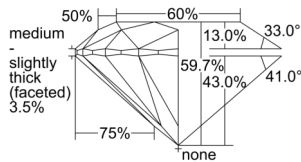

GIA®

FACSIMILE

GIA REPORT 6502218306

Verify this report at GIA.edu

GIA NATURAL DIAMOND DOSSIER®

September 02, 2024
GIA Report Number 6502218306
Shape and Cutting Style ..... Round Brilliant
Measurements ..... 4.33 - 4.38 x 2.60 mm

GRADING RESULTS

Carat Weight ..... 0.30 carat
Color Grade I
Clarity Grade VS1
Cut Grade ..... Excellent

ADDITIONAL GRADING INFORMATION

Polish ..... Excellent
Symmetry ..... Excellent
Fluorescence ..... None
Clarity Characteristics..... Cloud, Needle, Pinpoint
Inscription(s): GIA 6502218306

PROPORTIONS

Profile to actual proportions

GRADING SCALES

GIA COLOR SCALE	GIA CLARITY SCALE	GIA CUT SCALE	
D	FLAWLESS	EXCELLENT	
E	INTERNALLY FLAWLESS		
F		VVS₁	VERY GOOD
G	VVS₂		
H	VS₁	GOOD	
I	VS₂		
J	SI₁	FAIR	
K	SI₂		
L	I₁	POOR	
M			
N			
O	I₂		
P			
Q	I₃		
R			
S			
T			
U			
V			
W			
X			
Y			
Z