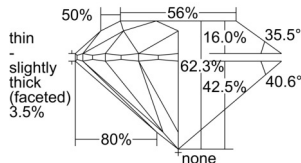

GIA®

FACSIMILE

GIA REPORT 6502218311

Verify this report at GIA.edu

GIA NATURAL DIAMOND DOSSIER®

August 20, 2024
GIA Report Number 6502218311
Shape and Cutting Style ..... Round Brilliant
Measurements ..... 4.32 - 4.34 x 2.70 mm

GRADING RESULTS

Carat Weight ..... 0.31 carat
Color Grade I
Clarity Grade VVS2
Cut Grade ..... Excellent

ADDITIONAL GRADING INFORMATION

Polish ..... Excellent
Symmetry ..... Excellent
Fluorescence ..... None
Clarity Characteristics ..... Pinpoint, Cloud
Inscription(s): GIA 6502218311

PROPORTIONS

Profile to actual proportions