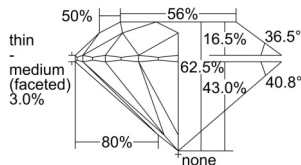

GIA®

FACSIMILE

GIA REPORT 6502218570

Verify this report at GIA.edu

GIA NATURAL DIAMOND DOSSIER®

August 20, 2024
GIA Report Number 6502218570
Shape and Cutting Style ..... Round Brilliant
Measurements ..... 4.93 - 4.96 x 3.09 mm

GRADING RESULTS

Carat Weight ..... 0.46 carat
Color Grade ..... G
Clarity Grade VS1
Cut Grade ..... Excellent

ADDITIONAL GRADING INFORMATION

Polish ..... Excellent
Symmetry ..... Excellent
Fluorescence ..... None
Clarity Characteristics..... Crystal, Cloud, Feather, Pinpoint
Inspection(s): GIA 6502218570

PROPORTIONS

GRADING SCALES

GIA COLOR SCALE

COLORLESS	D
	E
	F
	G
	H
	I
NEAR COLORLESS	J
	K
	L
FAIN	M
	N
	O
	P
VERY LIGHT	Q
	R
	S
	T
	U
	V
LIGHT	W
	X
	Y
	Z

GIA CLARITY SCALE

VERY VERY SLIGHTLY INCLUDED	FLAWLESS
	INTERNALLY FLAWLESS
VERY SLIGHTLY INCLUDED	VVS₁
	VVS₂
SLIGHTLY INCLUDED	VS₁
	VS₂
INCLUDED	SI₁
	SI₂
	I₁
	I₂
	I₃

GIA CUT SCALE

EXCELLENT
VERY GOOD
GOOD
FAIR
POOR