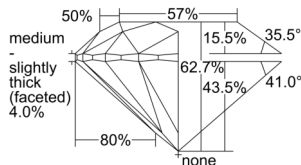

GIA®

FACSIMILE

GIA REPORT 6502220034

Verify this report at GIA.edu

GIA NATURAL DIAMOND DOSSIER®

August 22, 2024
GIA Report Number 6502220034
Shape and Cutting Style ..... Round Brilliant
Measurements ..... 5.04 - 5.08 x 3.17 mm

GRADING RESULTS

Carat Weight ..... 0.50 carat
Color Grade ..... E
Clarity Grade VS2
Cut Grade ..... Excellent

ADDITIONAL GRADING INFORMATION

Polish ..... Excellent
Symmetry ..... Excellent
Fluorescence ..... None
Clarity Characteristics ..... Cloud, Crystal
Inscription(s): GIA 6502220034

PROPORTIONS

Profile to actual proportions

GRADING SCALES

GIA COLOR SCALE	GIA CLARITY SCALE	GIA CUT SCALE	
D	FLAWLESS	EXCELLENT	
E	INTERNALLY FLAWLESS		
F		VVS₁	VERY GOOD
G	VVS₂		
H	VS₁	GOOD	
I	VS₂		
J	SI₁	FAIR	
K	SI₂		
L	I₁	POOR	
M			
N			
O	I₂		
P			
Q			
R	I₃		
S			
T			
U			
V			
W			
X			
Y			
Z