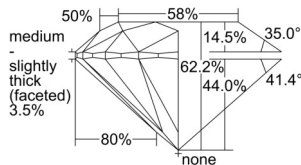

GIA®

FACSIMILE

GIA REPORT 6502220044

Verify this report at GIA.edu

GIA NATURAL DIAMOND DOSSIER®

August 22, 2024
GIA Report Number 6502220044
Shape and Cutting Style ..... Round Brilliant
Measurements ..... 5.08 - 5.12 x 3.17 mm

GRADING RESULTS

Carat Weight ..... 0.50 carat
Color Grade ..... D
Clarity Grade VVS1
Cut Grade ..... Excellent

ADDITIONAL GRADING INFORMATION

Polish ..... Excellent
Symmetry ..... Excellent
Fluorescence ..... None
Clarity Characteristics ..... Pinpoint
Inscription(s): GIA 6502220044

PROPORTIONS

Profile to actual proportions

GRADING SCALES

GIA COLOR SCALE	GIA CLARITY SCALE	GIA CUT SCALE
D	FLAWLESS	EXCELLENT
E	INTERNALLY FLAWLESS	
F	VVS₁	VERY GOOD
G		
H	VS₁	GOOD
I		
J	SI₁	FAIR
K		
L	I₁	POOR
M		
N	I₂	
O		
P	I₃	
Q		
R		
S		
T		
U		
V		
W		
X		
Y		
Z