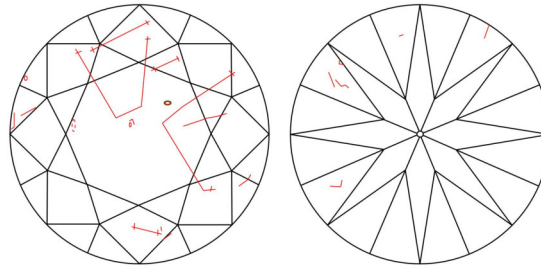

GIA NATURAL DIAMOND GRADING REPORT

August 22, 2024  
 GIA Report Number ..... 6502220362  
 Shape and Cutting Style ..... Round Brilliant  
 Measurements ..... 6.99 - 7.02 x 4.37 mm

GRADING RESULTS

Carat Weight ..... 1.31 carat  
 Color Grade ..... H  
 Clarity Grade ..... SI2  
 Cut Grade ..... Excellent

PROPORTIONS

Profile to actual proportions

CLARITY CHARACTERISTICS

KEY TO SYMBOLS\*

- Twinning Wisp
- Feather
- Crystal
- Cloud
- Knot
- Needle

\* Red symbols denote internal characteristics (inclusions). Green or black symbols denote external characteristics (blemishes). Diagram is an approximate representation of the diamond, and symbols shown indicate type, position, and approximate size of clarity characteristics. All clarity characteristics may not be shown. Details of finish are not shown.