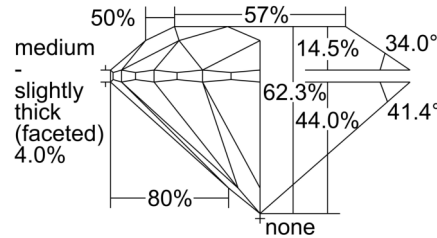

GIA NATURAL DIAMOND GRADING REPORT

August 22, 2024  
 GIA Report Number ..... 6502220362  
 Shape and Cutting Style ..... Round Brilliant  
 Measurements ..... 6.99 - 7.02 x 4.37 mm

GRADING RESULTS

Carat Weight ..... 1.31 carat  
 Color Grade ..... H  
 Clarity Grade ..... SI2  
 Cut Grade ..... Excellent

PROPORTIONS

Profile to actual proportions

CLARITY CHARACTERISTICS

KEY TO SYMBOLS\*

- Twinning Wisp
- Feather
- Crystal
- Cloud
- Knot
- Needle

\* Red symbols denote internal characteristics (inclusions). Green or black symbols denote external characteristics (blemishes). Diagram is an approximate representation of the diamond, and symbols shown indicate type, position, and approximate size of clarity characteristics. All clarity characteristics may not be shown. Details of finish are not shown.