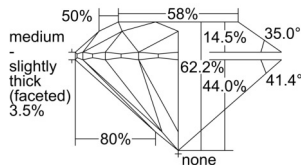

GIA®

FACSIMILE

GIA REPORT 6502220437

Verify this report at GIA.edu

GIA NATURAL DIAMOND DOSSIER®

August 20, 2024
GIA Report Number 6502220437
Shape and Cutting Style ..... Round Brilliant
Measurements ..... 4.33 - 4.36 x 2.70 mm

GRADING RESULTS

Carat Weight ..... 0.31 carat
Color Grade ..... D
Clarity Grade VVS1
Cut Grade ..... Excellent

ADDITIONAL GRADING INFORMATION

Polish ..... Excellent
Symmetry ..... Excellent
Fluorescence ..... Faint
Clarity Characteristics ..... Pinpoint, Feather
Inscription(s): GIA 6502220437

PROPORTIONS

Profile to actual proportions

GRADING SCALES

GIA COLOR SCALE	GIA CLARITY SCALE	GIA CUT SCALE	
D	FLAWLESS	EXCELLENT	
E	INTERNALLY FLAWLESS		
F		VVS₁	VERY GOOD
G	VVS₂		
H	VS₁	GOOD	
I	VS₂		
J	SI₁	FAIR	
K	SI₂		
L	I₁	POOR	
M			
N	I₂		
O	I₃		
P			
Q			
R			
S			
T			
U			
V			
W			
X			
Y			
Z