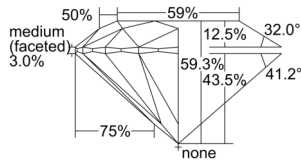

GIA®

FACSIMILE

GIA REPORT 6502220455

Verify this report at GIA.edu

GIA NATURAL DIAMOND DOSSIER®

August 21, 2024
GIA Report Number 6502220455
Shape and Cutting Style ..... Round Brilliant
Measurements ..... 4.55 - 4.57 x 2.70 mm

GRADING RESULTS

Carat Weight ..... 0.33 carat
Color Grade ..... F
Clarity Grade S11
Cut Grade ..... Excellent

ADDITIONAL GRADING INFORMATION

Polish ..... Excellent
Symmetry ..... Excellent
Fluorescence ..... None
Clarity Characteristics..... Cloud, Feather, Crystal
Inscription(s): GIA 6502220455

PROPORTIONS

Profile to actual proportions

GRADING SCALES

GIA COLOR SCALE	GIA CLARITY SCALE	GIA CUT SCALE	
D	FLAWLESS	EXCELLENT	
E	INTERNALLY FLAWLESS		
F		VVS₁	VERY GOOD
G	VVS₂		
H	VS₁	GOOD	
I	VS₂		
J	S1₁	FAIR	
K	S1₂		
L	I₁	POOR	
M	I₂		
N	I₃		
O			
P			
Q			
R			
S			
T			
U			
V			
W			
X			
Y			
Z