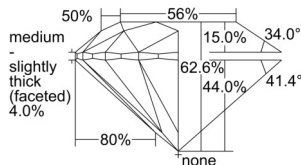

GIA®

FACSIMILE

GIA NATURAL DIAMOND DOSSIER®

August 20, 2024
GIA Report Number 6502220623
Shape and Cutting Style ..... Round Brilliant
Measurements ..... 4.28 - 4.31 x 2.69 mm

GRADING RESULTS

Carat Weight ..... 0.30 carat
Color Grade ..... H
Clarity Grade SI2
Cut Grade ..... Excellent

ADDITIONAL GRADING INFORMATION

Polish ..... Excellent
Symmetry ..... Excellent
Fluorescence ..... None
Clarity Characteristics ..... Crystal
Inscription(s): GIA 6502220623

GIA REPORT 6502220623

Verify this report at GIA.edu

PROPORTIONS

Profile to actual proportions

GRADING SCALES

GIA COLOR SCALE	GIA CLARITY SCALE	GIA CUT SCALE	
D	FLAWLESS	EXCELLENT	
E	INTERNALLY FLAWLESS		
F		VVS₁	VERY GOOD
G	VVS₂		
H	VS₁	GOOD	
I	VS₂		
J	SI₁	FAIR	
K	SI₂		
L	I₁	POOR	
M	I₂		
N	I₃		
O			
P			
Q			
R			
S			
T			
U			
V			
W			
X			
Y			
Z