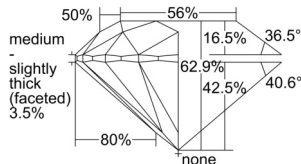

GIA®

FACSIMILE

GIA REPORT 6502220653

Verify this report at GIA.edu

GIA NATURAL DIAMOND DOSSIER®

August 20, 2024
GIA Report Number 6502220653
Shape and Cutting Style ..... Round Brilliant
Measurements ..... 5.86 - 5.88 x 3.69 mm

GRADING RESULTS

Carat Weight ..... 0.78 carat
Color Grade ..... H
Clarity Grade S11
Cut Grade ..... Excellent

ADDITIONAL GRADING INFORMATION

Polish ..... Excellent
Symmetry ..... Excellent
Fluorescence ..... None
Clarity Characteristics ..... Crystal, Cloud
Inscription(s): GIA 6502220653

PROPORTIONS

Profile to actual proportions

GRADING SCALES

GIA COLOR SCALE	GIA CLARITY SCALE	GIA CUT SCALE	
D	FLAWLESS	EXCELLENT	
E	INTERNALLY FLAWLESS		
F		VVS₁	VERY GOOD
G	VVS₂		
H	VS₁	GOOD	
I	VS₂		
J	S1₁	FAIR	
K	S1₂		
L	I₁	POOR	
M	I₂		
N	I₃		
O			
P			
Q			
R			
S			
T			
U			
V			
W			
X			
Y			
Z