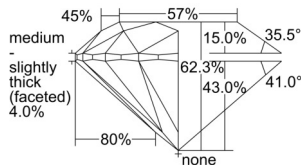

GIA®

FACSIMILE

GIA REPORT 6502220683

Verify this report at GIA.edu

GIA NATURAL DIAMOND DOSSIER®

August 20, 2024
GIA Report Number 6502220683
Shape and Cutting Style ..... Round Brilliant
Measurements ..... 4.70 - 4.73 x 2.94 mm

GRADING RESULTS

Carat Weight ..... 0.40 carat
Color Grade ..... D
Clarity Grade S11
Cut Grade ..... Excellent

ADDITIONAL GRADING INFORMATION

Polish ..... Excellent
Symmetry ..... Excellent
Fluorescence ..... None
Clarity Characteristics ..... Crystal
Inscription(s): GIA 6502220683

PROPORTIONS

Profile to actual proportions

GRADING SCALES

GIA COLOR SCALE

COLORESS	D
	E
	F
	G
	H
	I
	J
NEAR COLORESS	K
	L
FAIN	M
	N
	O
	P
VERY LIGHT	Q
	R
	S
	T
	U
	V
	W
	X
	Y
LIGHT	Z

GIA CLARITY SCALE

VERY VERY SLIGHTLY INCLUDED	FLAWLESS
	INTERNALLY FLAWLESS
VERY SLIGHTLY INCLUDED	VVS₁
	VVS₂
SLIGHTLY INCLUDED	VS₁
	VS₂
INCLUDED	SI₁
	SI₂
	I₁
	I₂
	I₃

GIA CUT SCALE

EXCELLENT
VERY GOOD
GOOD
FAIR
POOR