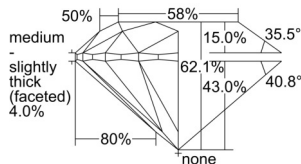

GIA®

FACSIMILE

GIA REPORT 6502221356

Verify this report at GIA.edu

GIA NATURAL DIAMOND DOSSIER®

August 20, 2024
GIA Report Number 6502221356
Shape and Cutting Style ..... Round Brilliant
Measurements ..... 4.42 - 4.44 x 2.75 mm

GRADING RESULTS

Carat Weight ..... 0.33 carat
Color Grade ..... F
Clarity Grade VS1
Cut Grade ..... Excellent

ADDITIONAL GRADING INFORMATION

Polish ..... Excellent
Symmetry ..... Excellent
Fluorescence ..... Faint
Clarity Characteristics..... Crystal, Pinpoint
Inscription(s): GIA 6502221356

PROPORTIONS

Profile to actual proportions

GRADING SCALES

GIA COLOR SCALE	GIA CLARITY SCALE	GIA CUT SCALE
COLOURLESS	FLAWLESS	EXCELLENT
D	INTERNALLY FLAWLESS	
E	VVS₁	VERY GOOD
F		
G	VVS₂	
H	VS₁	GOOD
I		
J	VS₂	
K	SI₁	FAIR
L		
M	SI₂	
N	I₁	POOR
O		
P	I₂	
Q	I₃	
R		
S		
T		
U		
V		
W		
X		
Y		
Z