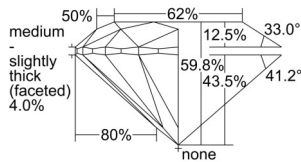

GIA®

FACSIMILE

GIA REPORT 6502222904

Verify this report at GIA.edu

GIA NATURAL DIAMOND DOSSIER®

August 19, 2024
GIA Report Number 6502222904
Shape and Cutting Style ..... Round Brilliant
Measurements ..... 5.44 - 5.48 x 3.26 mm

GRADING RESULTS

Carat Weight ..... 0.60 carat
Color Grade ..... D
Clarity Grade SI2
Cut Grade ..... Excellent

ADDITIONAL GRADING INFORMATION

Polish ..... Excellent
Symmetry ..... Very Good
Fluorescence ..... Faint
Clarity Characteristics ..... Crystal
Inscription(s): GIA 6502222904

PROPORTIONS

Profile to actual proportions

GRADING SCALES

GIA COLOR SCALE	GIA CLARITY SCALE	GIA CUT SCALE	
D	FLAWLESS	EXCELLENT	
E	INTERNALLY FLAWLESS		
F		VVS₁	VERY GOOD
G	VVS₂		
H	VS₁	GOOD	
I	VS₂		
J	SI₁	FAIR	
K	SI₂		
L	I₁	POOR	
M	I₂		
N	I₃		
O			
P			
Q			
R			
S			
T			
U			
V			
W			
X			
Y			
Z