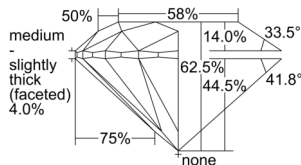

GIA®

FACSIMILE

GIA REPORT 6502224705

Verify this report at GIA.edu

GIA NATURAL DIAMOND DOSSIER®

August 20, 2024
GIA Report Number 6502224705
Shape and Cutting Style ..... Round Brilliant
Measurements ..... 5.39 - 5.42 x 3.38 mm

GRADING RESULTS

Carat Weight ..... 0.60 carat
Color Grade ..... H
Clarity Grade VS1
Cut Grade ..... Excellent

ADDITIONAL GRADING INFORMATION

Polish ..... Excellent
Symmetry ..... Excellent
Fluorescence ..... Faint
Clarity Characteristics..... Crystal, Cloud, Pinpoint
Inscription(s): GIA 6502224705

PROPORTIONS

Profile to actual proportions

GRADING SCALES

GIA COLOR SCALE	GIA CLARITY SCALE	GIA CUT SCALE	
D	FLAWLESS	EXCELLENT	
E	INTERNALLY FLAWLESS		
F		VVS₁	VERY GOOD
G	VVS₂		
H	VS₁	GOOD	
I	VS₂		
J	SI₁	FAIR	
K	SI₂		
L	I₁	POOR	
M	I₂		
N	I₃		
O			
P			
Q			
R			
S			
T			
U			
V			
W			
X			
Y			
Z