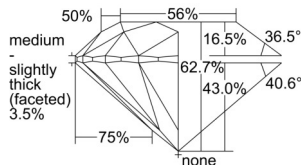

GIA®

FACSIMILE

GIA REPORT 6502224723

Verify this report at GIA.edu

GIA NATURAL DIAMOND DOSSIER®

August 20, 2024
GIA Report Number 6502224723
Shape and Cutting Style ..... Round Brilliant
Measurements ..... 5.87 - 5.90 x 3.69 mm

GRADING RESULTS

Carat Weight ..... 0.79 carat
Color Grade ..... E
Clarity Grade SI2
Cut Grade ..... Excellent

ADDITIONAL GRADING INFORMATION

Polish ..... Excellent
Symmetry ..... Excellent
Fluorescence ..... None
Clarity Characteristics ..... Cloud
Inscription(s): GIA 6502224723

PROPORTIONS

Profile to actual proportions

GRADING SCALES

GIA COLOR SCALE	GIA CLARITY SCALE	GIA CUT SCALE
D	FLAWLESS	EXCELLENT
E	INTERNALLY FLAWLESS	
F	VVS₁	VERY GOOD
G		
H	VS₁	GOOD
I		
J	SI₁	FAIR
K		
L	I₁	POOR
M		
N	I₂	
O		
P	I₃	
Q		
R		
S		
T		
U		
V		
W		
X		
Y		
Z