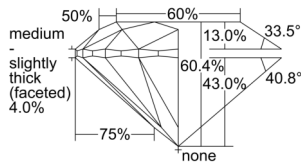

GIA®

FACSIMILE

GIA REPORT 6502226390

Verify this report at GIA.edu

GIA NATURAL DIAMOND DOSSIER®

August 20, 2024
GIA Report Number 6502226390
Shape and Cutting Style ..... Round Brilliant
Measurements ..... 5.46 - 5.48 x 3.30 mm

GRADING RESULTS

Carat Weight ..... 0.61 carat
Color Grade ..... G
Clarity Grade VS1
Cut Grade ..... Excellent

ADDITIONAL GRADING INFORMATION

Polish ..... Excellent
Symmetry ..... Excellent
Fluorescence ..... Faint
Clarity Characteristics..... Crystal, Cloud, Pinpoint
Inscription(s): GIA 6502226390

PROPORTIONS

Profile to actual proportions

GRADING SCALES

GIA COLOR SCALE	GIA CLARITY SCALE	GIA CUT SCALE	
D	FLAWLESS	EXCELLENT	
E	INTERNALLY FLAWLESS		
F		VVS₁	VERY GOOD
G	VVS₂		
H	VS₁	GOOD	
I	VS₂		
J	SI₁	FAIR	
K	SI₂		
L	I₁	POOR	
M	I₂		
N	I₃		
O			
P			
Q			
R			
S			
T			
U			
V			
W			
X			
Y			
Z