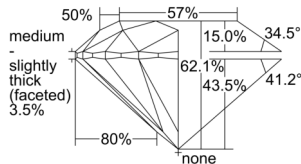

GIA®

FACSIMILE

GIA REPORT 6502226932

Verify this report at GIA.edu

GIA NATURAL DIAMOND DOSSIER®

August 21, 2024
GIA Report Number 6502226932
Shape and Cutting Style ..... Round Brilliant
Measurements ..... 5.10 - 5.13 x 3.17 mm

GRADING RESULTS

Carat Weight ..... 0.51 carat
Color Grade ..... F
Clarity Grade S11
Cut Grade ..... Excellent

ADDITIONAL GRADING INFORMATION

Polish ..... Excellent
Symmetry ..... Excellent
Fluorescence ..... None
Clarity Characteristics ..... Feather
Inscription(s): GIA 6502226932

PROPORTIONS

Profile to actual proportions

GRADING SCALES

GIA COLOR SCALE	GIA CLARITY SCALE	GIA CUT SCALE	
D	FLAWLESS	EXCELLENT	
E	INTERNALLY FLAWLESS		
F		VVS₁	VERY GOOD
G	VVS₂		
H	VS₁	GOOD	
I	VS₂		
J	S1₁	FAIR	
K	S1₂		
L	I₁	POOR	
M	I₂		
N	I₃		
O			
P			
Q			
R			
S			
T			
U			
V			
W			
X			
Y			
Z