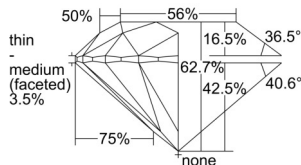

GIA®

FACSIMILE

GIA REPORT 6502227293

Verify this report at GIA.edu

GIA NATURAL DIAMOND DOSSIER®

August 20, 2024
GIA Report Number 6502227293
Shape and Cutting Style ..... Round Brilliant
Measurements ..... 5.44 - 5.47 x 3.42 mm

GRADING RESULTS

Carat Weight ..... 0.63 carat
Color Grade I
Clarity Grade VS2
Cut Grade ..... Excellent

ADDITIONAL GRADING INFORMATION

Polish ..... Excellent
Symmetry ..... Excellent
Fluorescence ..... None
Clarity Characteristics ..... Crystal, Cloud
Inscription(s): GIA 6502227293

PROPORTIONS

Profile to actual proportions

GRADING SCALES

GIA COLOR SCALE	GIA CLARITY SCALE	GIA CUT SCALE
COLOURLESS	FLAWLESS	EXCELLENT
D	INTERNALLY FLAWLESS	
E	VVS₁	VERY GOOD
F		
G	VS₁	GOOD
H		
I	VS₂	FAIR
J		
K	SI₁	POOR
L		
M	I₁	
N		
O	I₂	
P		
Q	I₃	
R		
S		
T		
U		
V		
W		
X		
Y		
Z