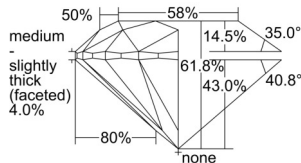

GIA®

FACSIMILE

GIA REPORT 6502229790

Verify this report at GIA.edu

GIA NATURAL DIAMOND DOSSIER®

August 21, 2024
GIA Report Number 6502229790
Shape and Cutting Style ..... Round Brilliant
Measurements ..... 4.55 - 4.58 x 2.82 mm

GRADING RESULTS

Carat Weight ..... 0.36 carat
Color Grade ..... F
Clarity Grade S11
Cut Grade ..... Excellent

ADDITIONAL GRADING INFORMATION

Polish ..... Excellent
Symmetry ..... Excellent
Fluorescence ..... None
Clarity Characteristics ..... Feather, Crystal
Inscription(s): GIA 6502229790

PROPORTIONS

Profile to actual proportions

GRADING SCALES

GIA COLOR SCALE	GIA CLARITY SCALE	GIA CUT SCALE	
D	FLAWLESS	EXCELLENT	
E	INTERNALLY FLAWLESS		
F		VVS₁	VERY GOOD
G	VVS₂		
H	VS₁	GOOD	
I	VS₂		
J	S1₁	FAIR	
K	S1₂		
L	I₁	POOR	
M	I₂		
N	I₃		
O			
P			
Q			
R			
S			
T			
U			
V			
W			
X			
Y			
Z