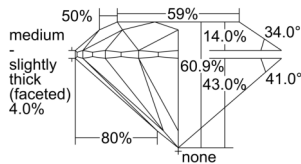

GIA®

FACSIMILE

GIA REPORT 6502229791

Verify this report at GIA.edu

GIA NATURAL DIAMOND DOSSIER®

August 22, 2024
GIA Report Number 6502229791
Shape and Cutting Style ..... Round Brilliant
Measurements ..... 4.58 - 4.59 x 2.79 mm

GRADING RESULTS

Carat Weight ..... 0.36 carat
Color Grade ..... F
Clarity Grade S11
Cut Grade ..... Excellent

ADDITIONAL GRADING INFORMATION

Polish ..... Excellent
Symmetry ..... Excellent
Fluorescence ..... None
Clarity Characteristics ..... Feather
Inscription(s): GIA 6502229791

PROPORTIONS

Profile to actual proportions

GRADING SCALES

GIA COLOR SCALE	GIA CLARITY SCALE	GIA CUT SCALE	
D	FLAWLESS	EXCELLENT	
E	INTERNALLY FLAWLESS		
F		VVS₁	VERY GOOD
G	VVS₂		
H	VS₁	GOOD	
I	VS₂		
J	S1₁	FAIR	
K	S1₂		
L	I₁	POOR	
M	I₂		
N	I₃		
O			
P			
Q			
R			
S			
T			
U			
V			
W			
X			
Y			
Z