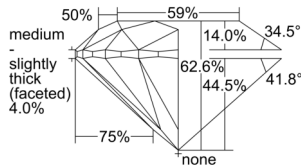

GIA®

FACSIMILE

GIA REPORT 6502230654

Verify this report at GIA.edu

GIA NATURAL DIAMOND DOSSIER®

August 21, 2024
GIA Report Number 6502230654
Shape and Cutting Style ..... Round Brilliant
Measurements ..... 4.69 - 4.72 x 2.94 mm

GRADING RESULTS

Carat Weight ..... 0.40 carat
Color Grade ..... F
Clarity Grade S11
Cut Grade ..... Excellent

ADDITIONAL GRADING INFORMATION

Polish ..... Excellent
Symmetry ..... Excellent
Fluorescence ..... None
Clarity Characteristics ..... Crystal, Cloud
Inscription(s): GIA 6502230654

PROPORTIONS

Profile to actual proportions

GRADING SCALES

GIA COLOR SCALE	GIA CLARITY SCALE	GIA CUT SCALE	
D	FLAWLESS	EXCELLENT	
E	INTERNALLY FLAWLESS		
F		VVS₁	VERY GOOD
G	VVS₂		
H	VS₁	GOOD	
I	VS₂		
J	S1₁	FAIR	
K	S1₂		
L	I₁	POOR	
M	I₂		
N	I₃		
O			
P			
Q			
R			
S			
T			
U			
V			
W			
X			
Y			
Z