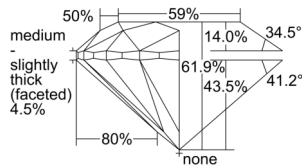

GIA®

FACSIMILE

GIA NATURAL DIAMOND DOSSIER®

August 21, 2024
GIA Report Number 6502230663
Shape and Cutting Style ..... Round Brilliant
Measurements ..... 5.52 - 5.55 x 3.43 mm

GRADING RESULTS

Carat Weight ..... 0.65 carat
Color Grade ..... G
Clarity Grade VS1
Cut Grade ..... Excellent

ADDITIONAL GRADING INFORMATION

Polish ..... Excellent
Symmetry ..... Excellent
Fluorescence ..... Medium Blue
Clarity Characteristics ..... Crystal, Cloud
Inscription(s): GIA 6502230663

GIA REPORT 6502230663

Verify this report at GIA.edu

PROPORTIONS

Profile to actual proportions

GRADING SCALES

GIA COLOR SCALE	GIA CLARITY SCALE	GIA CUT SCALE	
D	FLAWLESS	EXCELLENT	
E	INTERNALLY FLAWLESS		
F		VVS₁	VERY GOOD
G	VVS₂		
H	VS₁	GOOD	
I	VS₂		
J	SI₁	FAIR	
K	SI₂		
L	I₁	POOR	
M	I₂		
N	I₃		
O			
P			
Q			
R			
S			
T			
U			
V			
W			
X			
Y			
Z