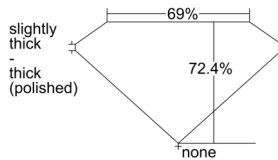

GIA®

FACSIMILE

GIA REPORT 6502231547

Verify this report at GIA.edu

GIA NATURAL DIAMOND DOSSIER®

August 20, 2024
GIA Report Number 6502231547
Shape and Cutting Style ..... **Square Modified Brilliant**
Measurements ..... 3.96 x 3.91 x 2.83 mm

GRADING RESULTS

Carat Weight ..... 0.36 carat
Color Grade ..... D
Clarity Grade VS1

ADDITIONAL GRADING INFORMATION

Polish ..... Excellent
Symmetry ..... Very Good
Fluorescence ..... None
Clarity Characteristics..... **Crystal, Feather, Needle, Pinpoint**
Inscription(s): GIA 6502231547

PROPORTIONS

Profile not to actual proportions

GRADING SCALES

GIA COLOR SCALE		GIA CLARITY SCALE			
COLORLESS	D	VERY VERY SLIGHTLY INCLUDED	FLAWLESS		
	E		INTERNALLY FLAWLESS		
	F	VERY SLIGHTLY INCLUDED	VS₁		
	G		VS₂		
	H		VS₁		
	NEAR COLORLESS	I	SLIGHTLY INCLUDED	VS₂	
		J		SI₁	
		FAINT	K	INCLUDED	SI₂
			L		I₁
			M		I₂
N			I₃		
VERT LIGHT	O	INCLUDED			
	P				
	Q				
	R				
	S				
	T				
LIGHT	U				
	V				
	W				
	X				
Y					
Z