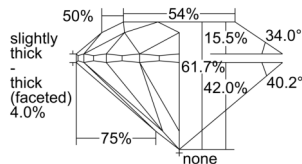

GIA®

FACSIMILE

GIA REPORT 6502233741

Verify this report at GIA.edu

GIA NATURAL DIAMOND DOSSIER®

August 21, 2024
GIA Report Number 6502233741
Shape and Cutting Style ..... Round Brilliant
Measurements ..... 5.04 - 5.09 x 3.13 mm

GRADING RESULTS

Carat Weight ..... 0.50 carat
Color Grade ..... J
Clarity Grade S11
Cut Grade ..... Very Good

ADDITIONAL GRADING INFORMATION

Polish ..... Excellent
Symmetry ..... Very Good
Fluorescence ..... Faint
Clarity Characteristics ..... Feather, Cloud
Inscription(s): GIA 6502233741

PROPORTIONS

Profile to actual proportions

GRADING SCALES

GIA COLOR SCALE	GIA CLARITY SCALE	GIA CUT SCALE	
D	FLAWLESS	EXCELLENT	
E	INTERNALLY FLAWLESS		
F		VVS₁	VERY GOOD
G	VVS₂		
H	VS₁	GOOD	
I	VS₂		
J	S1₁	FAIR	
K	S1₂		
L	I₁	POOR	
M	I₂		
N	I₃		
O			
P			
Q			
R			
S			
T			
U			
V			
W			
X			
Y			
Z