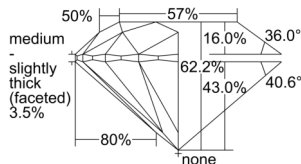

GIA®

FACSIMILE

GIA NATURAL DIAMOND DOSSIER®

August 21, 2024
GIA Report Number 6502234242
Shape and Cutting Style ..... Round Brilliant
Measurements ..... 4.52 - 4.54 x 2.82 mm

GRADING RESULTS

Carat Weight ..... 0.36 carat
Color Grade ..... G
Clarity Grade VS1
Cut Grade ..... Excellent

ADDITIONAL GRADING INFORMATION

Polish ..... Excellent
Symmetry ..... Very Good
Fluorescence ..... None
Clarity Characteristics..... Cloud, Feather, Pinpoint
Inscription(s): GIA 6502234242

GIA REPORT 6502234242

Verify this report at GIA.edu

PROPORTIONS

Profile to actual proportions

GRADING SCALES

GIA COLOR SCALE	GIA CLARITY SCALE	GIA CUT SCALE	
D	FLAWLESS	EXCELLENT	
E	INTERNALLY FLAWLESS		
F		VVS₁	VERY GOOD
G	VVS₂		
H	VS₁	GOOD	
I	VS₂		
J	SI₁	FAIR	
K	SI₂		
L	I₁	POOR	
M	I₂		
N	I₃		
O			
P			
Q			
R			
S			
T			
U			
V			
W			
X			
Y			
Z