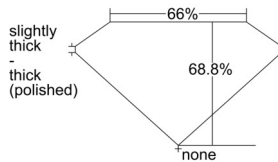

GIA®

FACSIMILE

GIA REPORT 6502237143

Verify this report at GIA.edu

GIA NATURAL DIAMOND DOSSIER®

August 21, 2024
GIA Report Number 6502237143
Shape and Cutting Style ..... **Cut-Cornered Rectangular Modified Brilliant**
Measurements ..... 4.65 x 3.40 x 2.34 mm

GRADING RESULTS

Carat Weight ..... 0.32 carat
Color Grade ..... D
Clarity Grade VVS1

ADDITIONAL GRADING INFORMATION

Polish ..... Excellent
Symmetry ..... Very Good
Fluorescence ..... None
Clarity Characteristics ..... Pinpoint
Inscription(s): GIA 6502237143

PROPORTIONS

Profile not to actual proportions

GRADING SCALES

GIA COLOR SCALE		GIA CLARITY SCALE			
COLORLESS	D	VERY VERY SLIGHTLY INCLUDED	FLAWLESS		
	E		INTERNALLY FLAWLESS		
	F	VERY SLIGHTLY INCLUDED	VVS₁		
	G		VVS₂		
	H		VS₁		
	NEAR COLORLESS	I	SLIGHTLY INCLUDED	VS₂	
		J		SI₁	
		FAINT	K	INCLUDED	SI₂
			L		I₁
			M		I₂
VERT LIGHT	N	LIGHT	I₃		
	O				
	P				
	Q				
	R				
	S				
	T				
LIGHT	U				
	V				
	W				
	X				
Y					
Z