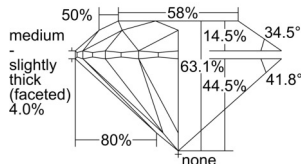

GIA®

FACSIMILE

GIA REPORT 6502237379

Verify this report at GIA.edu

GIA NATURAL DIAMOND DOSSIER®

August 21, 2024
GIA Report Number 6502237379
Shape and Cutting Style ..... Round Brilliant
Measurements ..... 5.89 - 5.93 x 3.73 mm

GRADING RESULTS

Carat Weight ..... 0.80 carat
Color Grade ..... G
Clarity Grade SI2
Cut Grade ..... Excellent

ADDITIONAL GRADING INFORMATION

Polish ..... Excellent
Symmetry ..... Excellent
Fluorescence ..... Strong Blue
Clarity Characteristics ..... Crystal
Inscription(s): GIA 6502237379

PROPORTIONS

Profile to actual proportions

GRADING SCALES

GIA COLOR SCALE

COLORESS	D
	E
	F
	G
	H
	I
	J
NEAR COLORESS	K
	L
FANIT	M
	N
	O
	P
VERY LIGHT	Q
	R
	S
	T
	U
	V
	W
	X
	Y
LIGHT	Z

GIA CLARITY SCALE

VERY VERY SLIGHTLY INCLUDED	FLAWLESS
	INTERNALLY FLAWLESS
VERY SLIGHTLY INCLUDED	VVS₁
	VVS₂
SLIGHTLY INCLUDED	VS₁
	VS₂
INCLUDED	SI₁
	SI₂
	I₁
	I₂
	I₃

GIA CUT SCALE

EXCELLENT
VERY GOOD
GOOD
FAIR
POOR