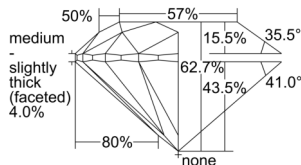

GIA®

FACSIMILE

GIA REPORT 6502238610

Verify this report at GIA.edu

GIA NATURAL DIAMOND DOSSIER®

August 21, 2024
GIA Report Number 6502238610
Shape and Cutting Style ..... Round Brilliant
Measurements ..... 5.79 - 5.82 x 3.64 mm

GRADING RESULTS

Carat Weight ..... 0.76 carat
Color Grade ..... H
Clarity Grade VS1
Cut Grade ..... Excellent

ADDITIONAL GRADING INFORMATION

Polish ..... Excellent
Symmetry ..... Excellent
Fluorescence ..... None
Clarity Characteristics..... Cloud, Needle, Pinpoint
Inspection(s): GIA 6502238610

PROPORTIONS

Profile to actual proportions

GRADING SCALES

GIA COLOR SCALE	GIA CLARITY SCALE	GIA CUT SCALE	
COLOURLESS D	FLAWLESS	EXCELLENT	
E	INTERNALLY FLAWLESS		
F		VERY VERY SLIGHTLY INCLUDED	VERY GOOD
G	VVS₁		
H	VVS₂		
I	VS₁		
J	VS₂	GOOD	
K	SLIGHTLY INCLUDED	FAIR	
L			SI₁
M	SI₂	POOR	
N	I₁		
O	I₂		
P	I₃		
Q			
R			
S			
T			
U			
V			
W			
X			
Y			
Z