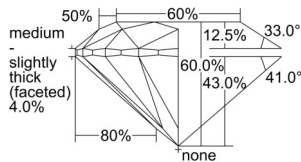

GIA®

FACSIMILE

GIA REPORT 6502239421

Verify this report at GIA.edu

GIA NATURAL DIAMOND DOSSIER®

August 21, 2024
GIA Report Number 6502239421
Shape and Cutting Style ..... Round Brilliant
Measurements ..... 5.87 - 5.91 x 3.53 mm

GRADING RESULTS

Carat Weight ..... 0.75 carat
Color Grade ..... H
Clarity Grade VVS1
Cut Grade ..... Excellent

ADDITIONAL GRADING INFORMATION

Polish ..... Excellent
Symmetry ..... Excellent
Fluorescence ..... None
Clarity Characteristics ..... Pinpoint
Inscription(s): GIA 6502239421

PROPORTIONS

Profile to actual proportions

GRADING SCALES

GIA COLOR SCALE	GIA CLARITY SCALE	GIA CUT SCALE	
D	FLAWLESS	EXCELLENT	
E	INTERNALLY FLAWLESS		
F		VVS₁	VERY GOOD
G	VVS₂		
H	VS₁	GOOD	
I	VS₂		
J	SI₁	FAIR	
K	SI₂		
L	I₁	POOR	
M	I₂		
N	I₃		
O			
P			
Q			
R			
S			
T			
U			
V			
W			
X			
Y			
Z