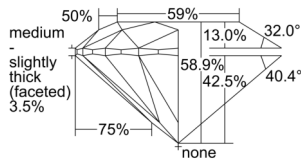

GIA®

FACSIMILE

GIA NATURAL DIAMOND DOSSIER®

September 03, 2024
GIA Report Number 6502240576
Shape and Cutting Style ..... Round Brilliant
Measurements ..... 4.39 - 4.42 x 2.60 mm

GRADING RESULTS

Carat Weight ..... 0.30 carat
Color Grade ..... H
Clarity Grade VS1
Cut Grade ..... Very Good

ADDITIONAL GRADING INFORMATION

Polish ..... Very Good
Symmetry ..... Very Good
Fluorescence ..... Medium Blue
Clarity Characteristics ..... Cloud, Pinpoint
Inscription(s): GIA 6502240576

GIA REPORT 6502240576

Verify this report at GIA.edu

PROPORTIONS

Profile to actual proportions

GRADING SCALES

GIA COLOR SCALE	GIA CLARITY SCALE	GIA CUT SCALE
COLOURLESS	FLAWLESS	EXCELLENT
D	INTERNALLY FLAWLESS	
E	VVS₁	VERY GOOD
F		
G	VS₁	GOOD
H		
I	SI₁	FAIR
J		
K	I₁	POOR
L		
M	I₂	
N		
O	I₃	
P		
Q		
R		
S		
T		
U		
V		
W		
X		
Y		
Z