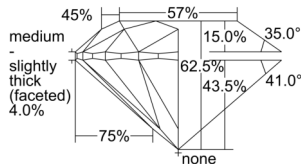

GIA®

FACSIMILE

GIA REPORT 6502241203

Verify this report at GIA.edu

GIA NATURAL DIAMOND DOSSIER®

August 26, 2024
GIA Report Number 6502241203
Shape and Cutting Style ..... Round Brilliant
Measurements ..... 5.51 - 5.55 x 3.46 mm

GRADING RESULTS

Carat Weight ..... 0.65 carat
Color Grade ..... F
Clarity Grade VS2
Cut Grade ..... Excellent

ADDITIONAL GRADING INFORMATION

Polish ..... Excellent
Symmetry ..... Excellent
Fluorescence ..... None
Clarity Characteristics..... Cloud, Crystal, Feather
Inscription(s): GIA 6502241203

PROPORTIONS

Profile to actual proportions

GRADING SCALES

GIA COLOR SCALE	GIA CLARITY SCALE	GIA CUT SCALE	
D	FLAWLESS	EXCELLENT	
E	INTERNALLY FLAWLESS		
F		VVS₁	VERY GOOD
G	VVS₂		
H	VS₁	GOOD	
I	VS₂		
J	SI₁	FAIR	
K	SI₂		
L	I₁	POOR	
M	I₂		
N	I₃		
O			
P			
Q			
R			
S			
T			
U			
V			
W			
X			
Y			
Z