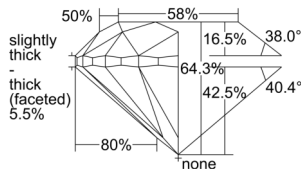

GIA®

FACSIMILE

GIA REPORT 6502244724

Verify this report at GIA.edu

GIA NATURAL DIAMOND DOSSIER®

August 23, 2024
GIA Report Number 6502244724
Shape and Cutting Style ..... Round Brilliant
Measurements ..... 4.48 - 4.51 x 2.89 mm

GRADING RESULTS

Carat Weight ..... 0.38 carat
Color Grade ..... J
Clarity Grade VS2
Cut Grade ..... Very Good

ADDITIONAL GRADING INFORMATION

Polish ..... Excellent
Symmetry ..... Excellent
Fluorescence ..... Strong Blue
Clarity Characteristics..... Cloud, Crystal, Knot
Inscription(s): GIA 6502244724

PROPORTIONS

Profile to actual proportions

GRADING SCALES

GIA COLOR SCALE	GIA CLARITY SCALE	GIA CUT SCALE	
D	FLAWLESS	EXCELLENT	
E	INTERNALLY FLAWLESS		
F		VVS₁	VERY GOOD
G	VVS₂		
H	VS₁	GOOD	
I	VS₂		
J	SI₁	FAIR	
K	SI₂		
L	I₁	POOR	
M	I₂		
N	I₃		
O			
P			
Q			
R			
S			
T			
U			
V			
W			
X			
Y			
Z