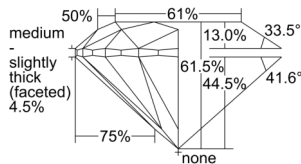

GIA®

FACSIMILE

GIA REPORT 6502244756

Verify this report at GIA.edu

GIA NATURAL DIAMOND DOSSIER®

August 21, 2024
GIA Report Number 6502244756
Shape and Cutting Style ..... Round Brilliant
Measurements ..... 4.56 - 4.59 x 2.82 mm

GRADING RESULTS

Carat Weight ..... 0.36 carat
Color Grade ..... E
Clarity Grade S11
Cut Grade ..... Excellent

ADDITIONAL GRADING INFORMATION

Polish ..... Excellent
Symmetry ..... Excellent
Fluorescence ..... Faint
Clarity Characteristics ..... Feather
Inscription(s): GIA 6502244756

PROPORTIONS

Profile to actual proportions

GRADING SCALES

GIA COLOR SCALE	GIA CLARITY SCALE	GIA CUT SCALE
D	FLAWLESS	EXCELLENT
E	FLAWLESS	
F	INTERNALLY FLAWLESS	VERY GOOD
G	FLAWLESS	
H	VVS₁	GOOD
I	VVS₂	
J	VS₁	FAIR
K	VS₂	
L	S1₁	POOR
M	S1₂	
N	I₁	
O	I₂	
P	I₃	
Q		
R		
S		
T		
U		
V		
W		
X		
Y		
Z