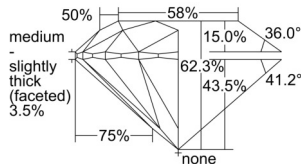

GIA®

FACSIMILE

GIA REPORT 6502244777

Verify this report at GIA.edu

GIA NATURAL DIAMOND DOSSIER®

August 21, 2024
GIA Report Number 6502244777
Shape and Cutting Style ..... Round Brilliant
Measurements ..... 4.56 - 4.59 x 2.85 mm

GRADING RESULTS

Carat Weight ..... 0.36 carat
Color Grade ..... F
Clarity Grade SI2
Cut Grade ..... Excellent

ADDITIONAL GRADING INFORMATION

Polish ..... Excellent
Symmetry ..... Excellent
Fluorescence ..... Faint
Clarity Characteristics ..... Cloud, Feather
Inscription(s): GIA 6502244777

PROPORTIONS

Profile to actual proportions

GRADING SCALES

GIA COLOR SCALE	GIA CLARITY SCALE	GIA CUT SCALE
D	FLAWLESS	EXCELLENT
E	INTERNALLY FLAWLESS	
F	VVS₁	VERY GOOD
G		
H	VS₁	GOOD
I		
J	SI₁	FAIR
K		
L	I₁	POOR
M		
N	I₂	
O		
P	I₃	
Q		
R		
S		
T		
U		
V		
W		
X		
Y		
Z