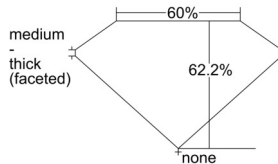

GIA®

FACSIMILE

GIA REPORT 6502245234

Verify this report at GIA.edu

GIA NATURAL DIAMOND DOSSIER®

August 26, 2024
GIA Report Number 6502245234
Shape and Cutting Style ..... Marquise Brilliant
Measurements ..... 8.38 x 3.95 x 2.46 mm

GRADING RESULTS

Carat Weight ..... 0.46 carat
Color Grade ..... D
Clarity Grade ..... Internally Flawless

ADDITIONAL GRADING INFORMATION

Polish ..... Excellent
Symmetry ..... Very Good
Fluorescence ..... None
Clarity Characteristics..... Minor Details of Polish
Inscription(s): GIA 6502245234

PROPORTIONS

Profile not to actual proportions

GRADING SCALES

GIA COLOR SCALE		GIA CLARITY SCALE			
COLORLESS	D	VERY VERY SLIGHTLY INCLUDED	FLAWLESS		
	E		INTERNALLY FLAWLESS		
	F	VERY SLIGHTLY INCLUDED	VVS₁		
	G		VVS₂		
	H		VS₁		
	NEAR COLORLESS	I	SLIGHTLY INCLUDED	VS₂	
		J		SI₁	
		FAINT	K	INCLUDED	SI₂
			L		I₁
			M		I₂
N			I₃		
VERT LIGHT	O	INCLUDED			
	P				
	Q				
	R				
	S				
	T				
LIGHT	U				
	V				
	W				
	X				
Y					
Z