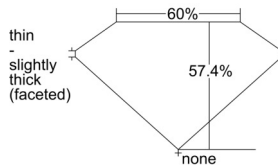

GIA®

FACSIMILE

GIA REPORT 6502245526

Verify this report at GIA.edu

GIA NATURAL DIAMOND DOSSIER®

August 21, 2024
GIA Report Number 6502245526
Shape and Cutting Style ..... Heart Brilliant
Measurements ..... 4.87 x 5.58 x 3.20 mm

GRADING RESULTS

Carat Weight ..... 0.50 carat
Color Grade ..... F
Clarity Grade VS1

ADDITIONAL GRADING INFORMATION

Polish ..... Excellent
Symmetry ..... Very Good
Fluorescence ..... None
Clarity Characteristics..... Cloud, Feather
Inscription(s): GIA 6502245526

PROPORTIONS

Profile not to actual proportions

GRADING SCALES

GIA COLOR SCALE		GIA CLARITY SCALE			
COLORLESS	D	VERY VERY SLIGHTLY INCLUDED	FLAWLESS		
	E		INTERNALLY FLAWLESS		
	F	VERY SLIGHTLY INCLUDED	VVS₁		
	G		VVS₂		
	H		VS₁		
	NEAR COLORLESS	I	SLIGHTLY INCLUDED	VS₂	
		J		SI₁	
		FAINT	K	INCLUDED	SI₂
			L		I₁
			M		I₂
VERT LIGHT	N	LIGHT	I₃		
	O				
	P				
	Q				
	R